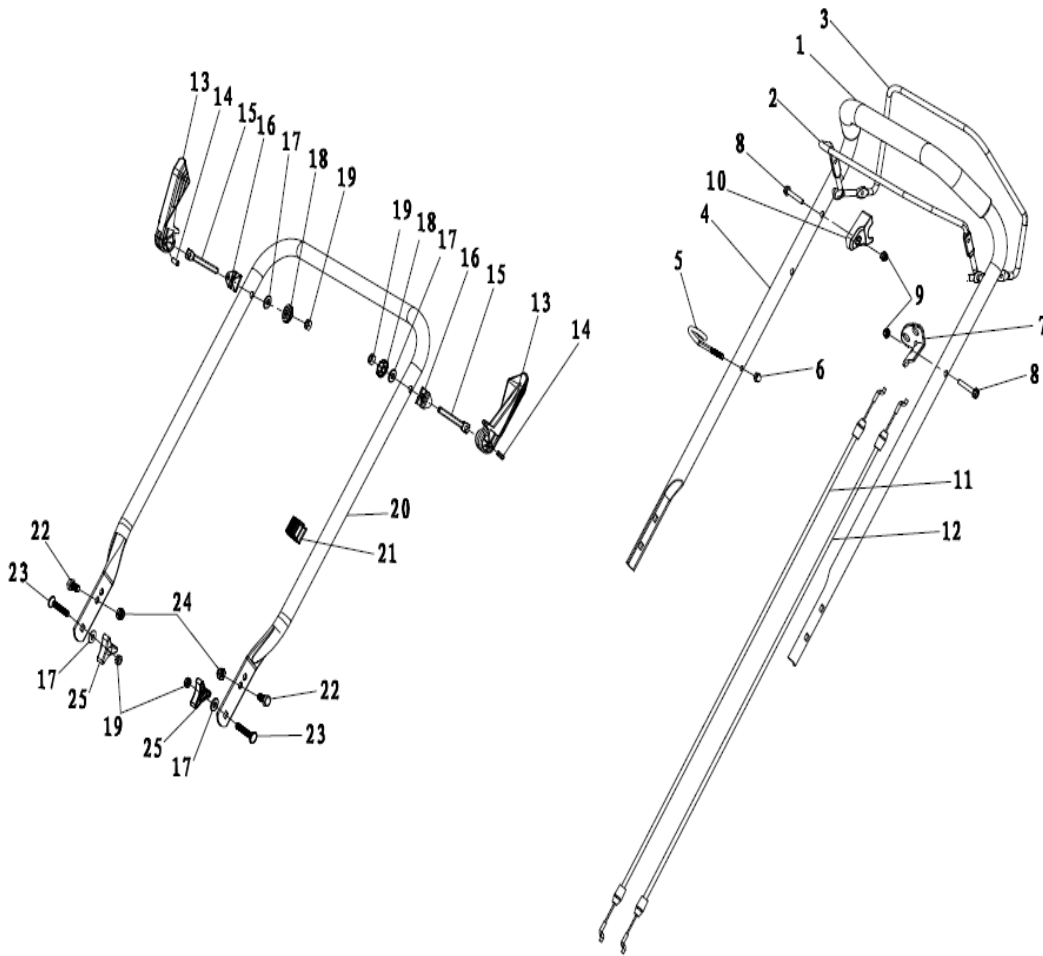

545670-1

S461VHY-BS500E

1	20340060130	foam pipe	1
2	70540083830	stop lever	1
3	70550100130	Self-propelled Lever	1
4	70500550031	upper handrail	1
5	70230090000	Rope Guide	1
6	60130020000	Cap nut	1
7	70050120000	Brake Cable Assy plate	1
8	60060590000	Bolt	2
9	60150080000	Self-locking nut	2
10	20030030000	Plastic stopper	1
11	70810030000	brake cable	1
12	70780080000	selfpropelled cable	1
13	20580020830	quick fix knob	2
14	60250080000	Pin	2
15	70220020000	Quick Fix Handle	2
16	20030030000	lock for fast fix handle	2
17	60190140000	flat washer	4
18	20720010830	lock nut	2
19	60140080000	Hexagon nut	4
20	70520210031	lower handrail	1
21	20240020000	fastener	1
22	60060420000	Hexagon head bolts	2

23	60040090000	Half round head square neck bolt	2
24	60150020000	Hex lock nut	2
25	20040050830	triangle knob	2

1	70740651130	deck welding assy.	1
2	60370020000	"O" ring	1
3	20460010000	inlet	1
4	60160010000	Pipe connector nut	1
5	20590020000	cable stopper	1
6	70070290000	left handle bracket	1
7	70070300000	left handle bracket	1
8	60060930000	Hexagon head bolts	4
9	60150020000	Hex lock nut	6
10	70250110000	height adjustment board	1
11	60040020000	Half round head square neck	2
12	70290050000	rear drive right bracket	1
13	70290070000	rear drive left bracket	1
14	60170400000	Hex tapping screws	6
15	60410080000	Pull Spring for Pull Rod	1
16	70180270830	Height Adjustment Pull Rod	1
17	60300030000	R type pin	2
18	60060520000	Bolt	2
19	60150080000	Self-locking nut	2
20	20160120000	mulching plug	1
21	79990570000	petrol engine	1
22	70060060130	Bracket plate for defelctor	1
23	20120080000	mulching board	1
24	20110100000	side discharge cover	1
25	70030060000	Mulch Shaft	1
26	60390070000	mulch board spring	1

1	70840170000	front drive assy.	1
2	20880161000	wheel assy.	2
3	60010110000	wheel punch bearing	4
4	60150090000	Self-locking nut	2
5	20620080830	outer cover of hub	2
6	20610120000	inner cover of hub	2
7	20140170000	front bracket fastener	2