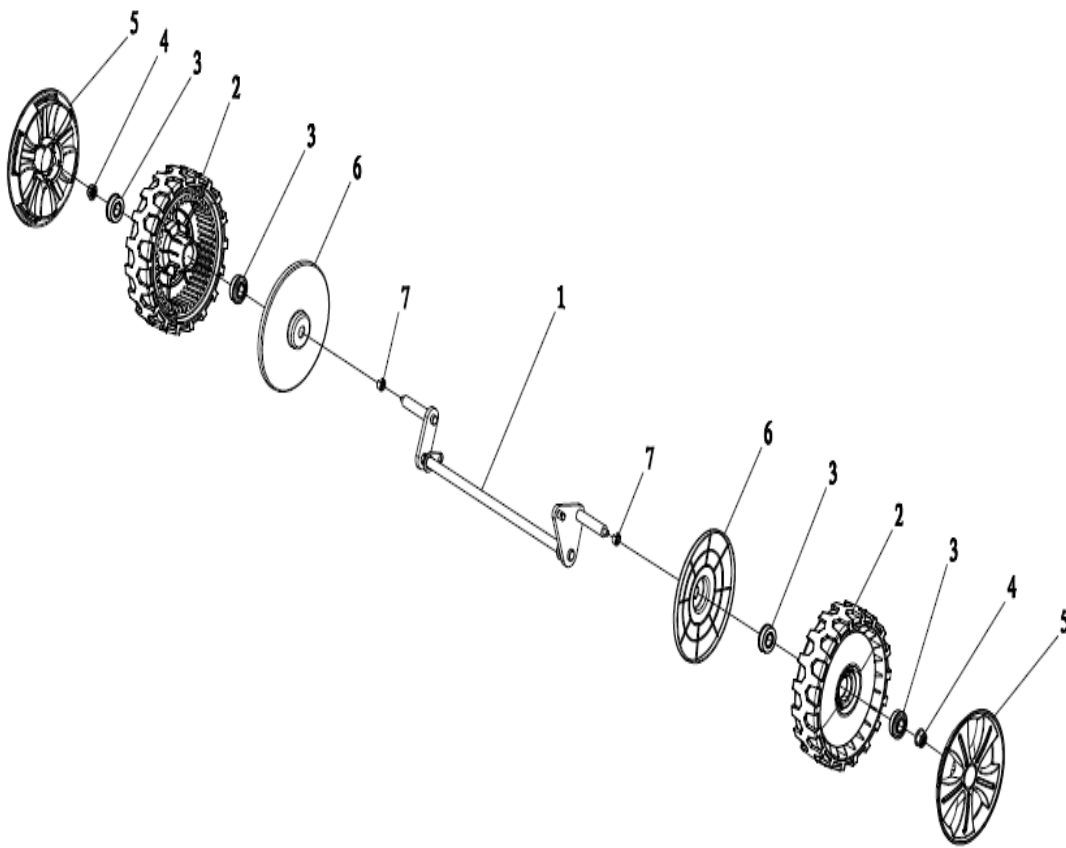

545670-1

S461VHY-BS500E

1	20340060130	foam pipe	1
2	70540083830	stop lever	1
3	70550100130	Self-propelled Lever	1
4	70500550031	upper handrail	1
5	70230090000	Rope Guide	1
6	60130020000	Cap nut	1
7	70050120000	Brake Cable Assy plate	1
8	60060590000	Bolt	2
9	60150080000	Self-locking nut	2
10	20030030000	Plastic stopper	1
11	70810030000	brake cable	1
12	70780080000	selfpropelled cable	1
13	20580020830	quick fix knob	2
14	60250080000	Pin	2
15	70220020000	Quick Fix Handle	2
16	20030030000	lock for fast fix handle	2
17	60190140000	flat washer	4
18	20720010830	lock nut	2
19	60140080000	Hexagon nut	4
20	70520210031	lower handrail	1
21	20240020000	fastener	1
22	60060420000	Hexagon head bolts	2

23	60040090000	Half round head square neck bolt	2
24	60150020000	Hex lock nut	2
25	20040050830	triangle knob	2

1	70740651130	deck welding assy.	1
2	60370020000	"O" ring	1
3	20460010000	inlet	1
4	60160010000	Pipe connector nut	1
5	20590020000	cable stopper	1
6	70070290000	left handle bracket	1
7	70070300000	left handle bracket	1
8	60060930000	Hexagon head bolts	4
9	60150020000	Hex lock nut	6
10	70250110000	height adjustment board	1
11	60040020000	Half round head square neck	2
12	70290050000	rear drive right bracket	1
13	70290070000	rear drive left bracket	1
14	60170400000	Hex tapping screws	6
15	60410080000	Pull Spring for Pull Rod	1
16	70180270830	Height Adjustment Pull Rod	1
17	60300030000	R type pin	2
18	60060520000	Bolt	2
19	60150080000	Self-locking nut	2
20	20160120000	mulching plug	1
21	79990570000	petrol engine	1
22	70060060130	Bracket plate for defelctor	1
23	20120080000	mulching board	1
24	20110100000	side discharge cover	1
25	70030060000	Mulch Shaft	1
26	60390070000	mulch board spring	1

1	70840170000	front drive assy.	1
2	20880161000	wheel assy.	2
3	60010110000	wheel punch bearing	4
4	60150090000	Self-locking nut	2
5	20620080830	outer cover of hub	2
6	20610120000	inner cover of hub	2
7	20140170000	front bracket fastener	2