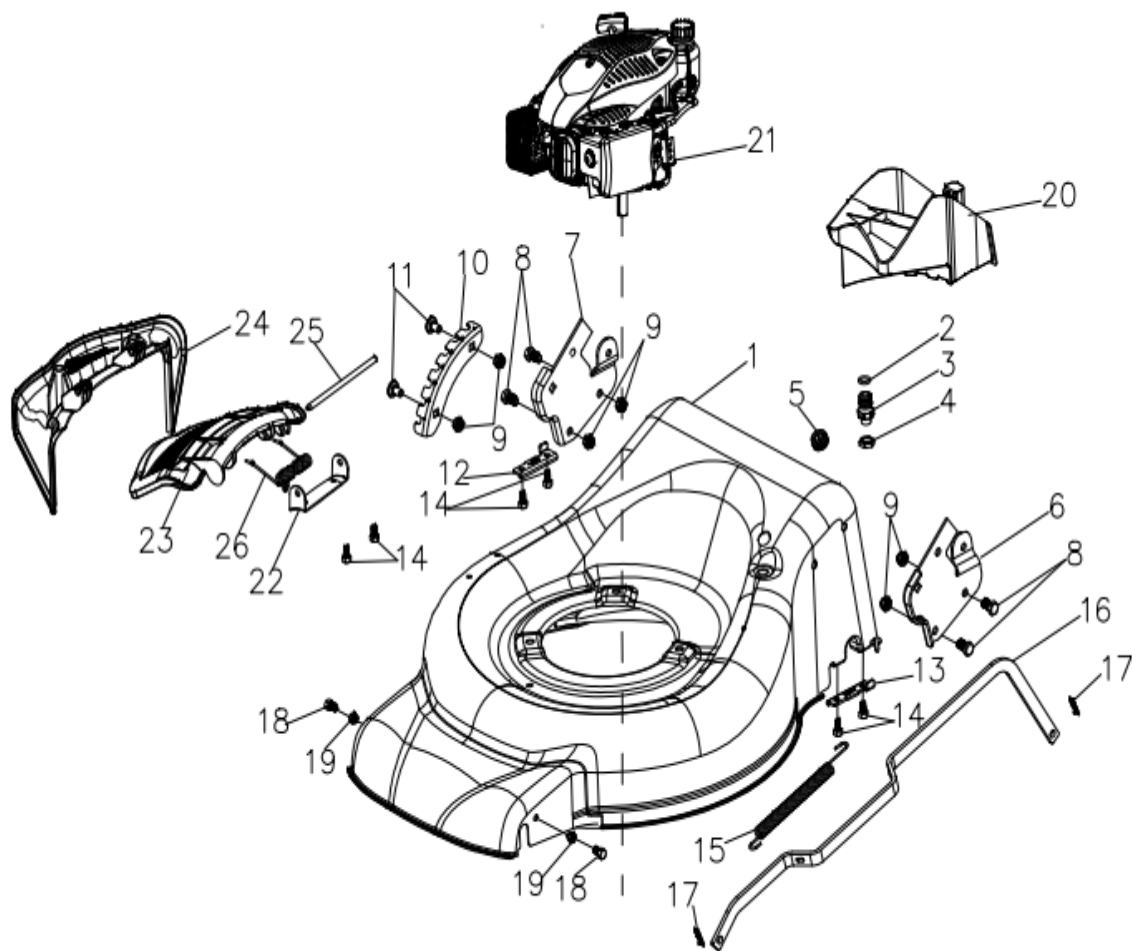

545670-1

S461VHY-BS500E

1	20340060130	foam pipe	1
2	70540083830	stop lever	1
3	70550100130	Self-propelled Lever	1
4	70500550031	upper handrail	1
5	70230090000	Rope Guide	1
6	60130020000	Cap nut	1
7	70050120000	Brake Cable Assy plate	1
8	60060590000	Bolt	2
9	60150080000	Self-locking nut	2
10	20030030000	Plastic stopper	1
11	70810030000	brake cable	1
12	70780080000	selfpropelled cable	1
13	20580020830	quick fix knob	2
14	60250080000	Pin	2
15	70220020000	Quick Fix Handle	2
16	20030030000	lock for fast fix handle	2
17	60190140000	flat washer	4
18	20720010830	lock nut	2
19	60140080000	Hexagon nut	4
20	70520210031	lower handrail	1
21	20240020000	fastener	1
22	60060420000	Hexagon head bolts	2

23	60040090000	Half round head square neck bolt	2
24	60150020000	Hex lock nut	2
25	20040050830	triangle knob	2

1	70740651130	deck welding assy.	1
2	60370020000	"O" ring	1
3	20460010000	inlet	1
4	60160010000	Pipe connector nut	1
5	20590020000	cable stopper	1
6	70070290000	left handle bracket	1
7	70070300000	left handle bracket	1
8	60060930000	Hexagon head bolts	4
9	60150020000	Hex lock nut	6
10	70250110000	height adjustment board	1
11	60040020000	Half round head square neck	2
12	70290050000	rear drive right bracket	1
13	70290070000	rear drive left bracket	1
14	60170400000	Hex tapping screws	6
15	60410080000	Pull Spring for Pull Rod	1
16	70180270830	Height Adjustment Pull Rod	1
17	60300030000	R type pin	2
18	60060520000	Bolt	2
19	60150080000	Self-locking nut	2
20	20160120000	mulching plug	1
21	79990570000	petrol engine	1
22	70060060130	Bracket plate for defelctor	1
23	20120080000	mulching board	1
24	20110100000	side discharge cover	1
25	70030060000	Mulch Shaft	1
26	60390070000	mulch board spring	1

1	70840170000	front drive assy.	1
2	20880161000	wheel assy.	2
3	60010110000	wheel punch bearing	4
4	60150090000	Self-locking nut	2
5	20620080830	outer cover of hub	2
6	20610120000	inner cover of hub	2
7	20140170000	front bracket fastener	2