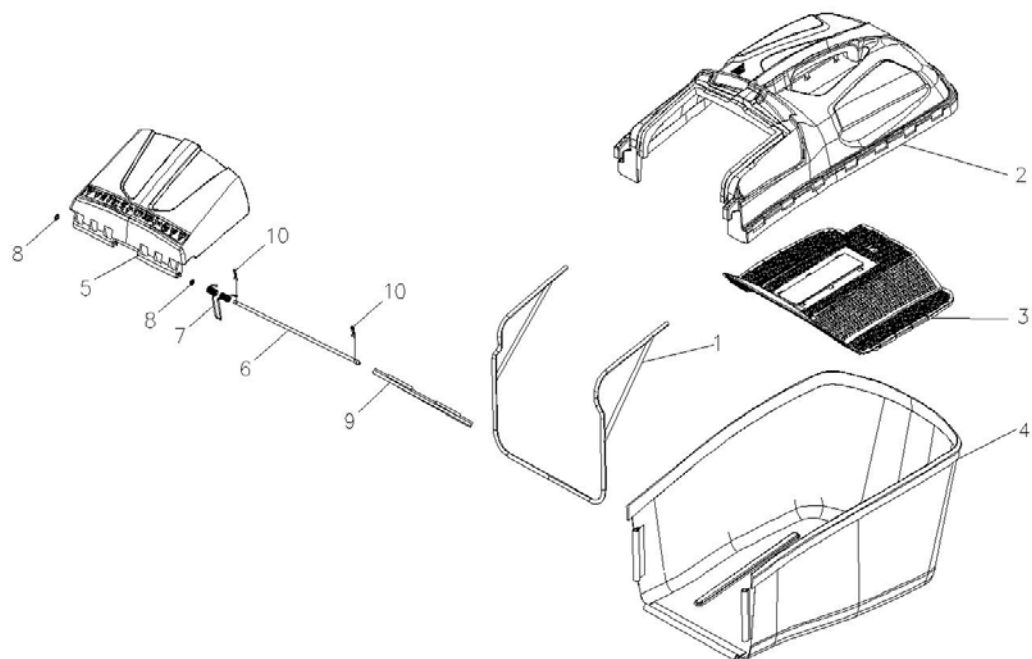

1	70010070000	fabric metal frame	1
2	20080060000	top of grass box	1
3	21010010830	filter net of grass bag	1
4	20050080033	fabric grass bag	1
5	20380060000	rear discharge cover	1
6	70030050000	Shaft for rear discharge cover	1
7	60380240000	cover spring	1
8	60220010000	lock washer	2
9	20750070000	rear discharge cover dust proof board	1
10	60300030000	R type pin	2