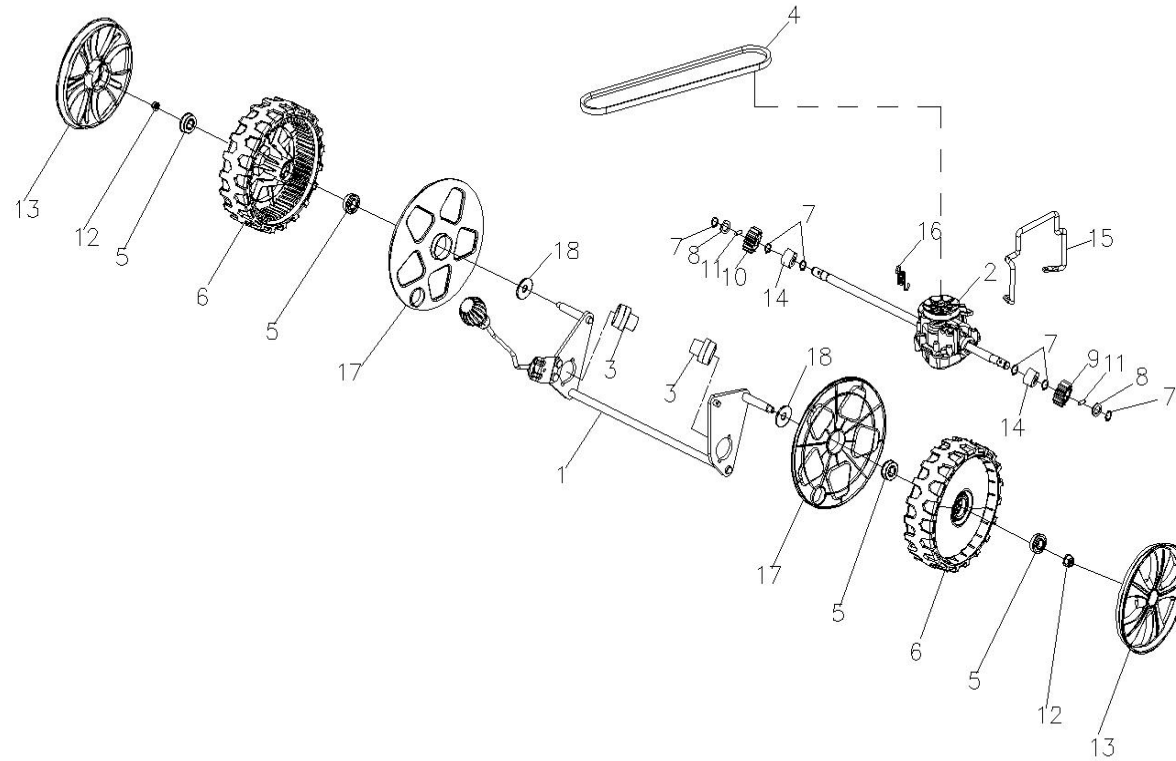

1	70850541000	rear drive assy.	1
	20270010830	height adjustment ball	1
2	70860370000	selfpropelled assy.	1
3	20430030440	rear wheel axle sleeve	2
4	60320210000	v belt	1
5	60010110000	wheel punch bearing	4
6	20880154000	wheel assy.	2
7	60240060000	spring washer	6
8	21070030000	selfpropelled ratchet washer	4
9	70300190000	Ratchet Wheel L	1
10	70300200000	Ratchet Wheel R	1
11	60290070000	bratchet pin	2
12	60150090000	Self-locking nut	2